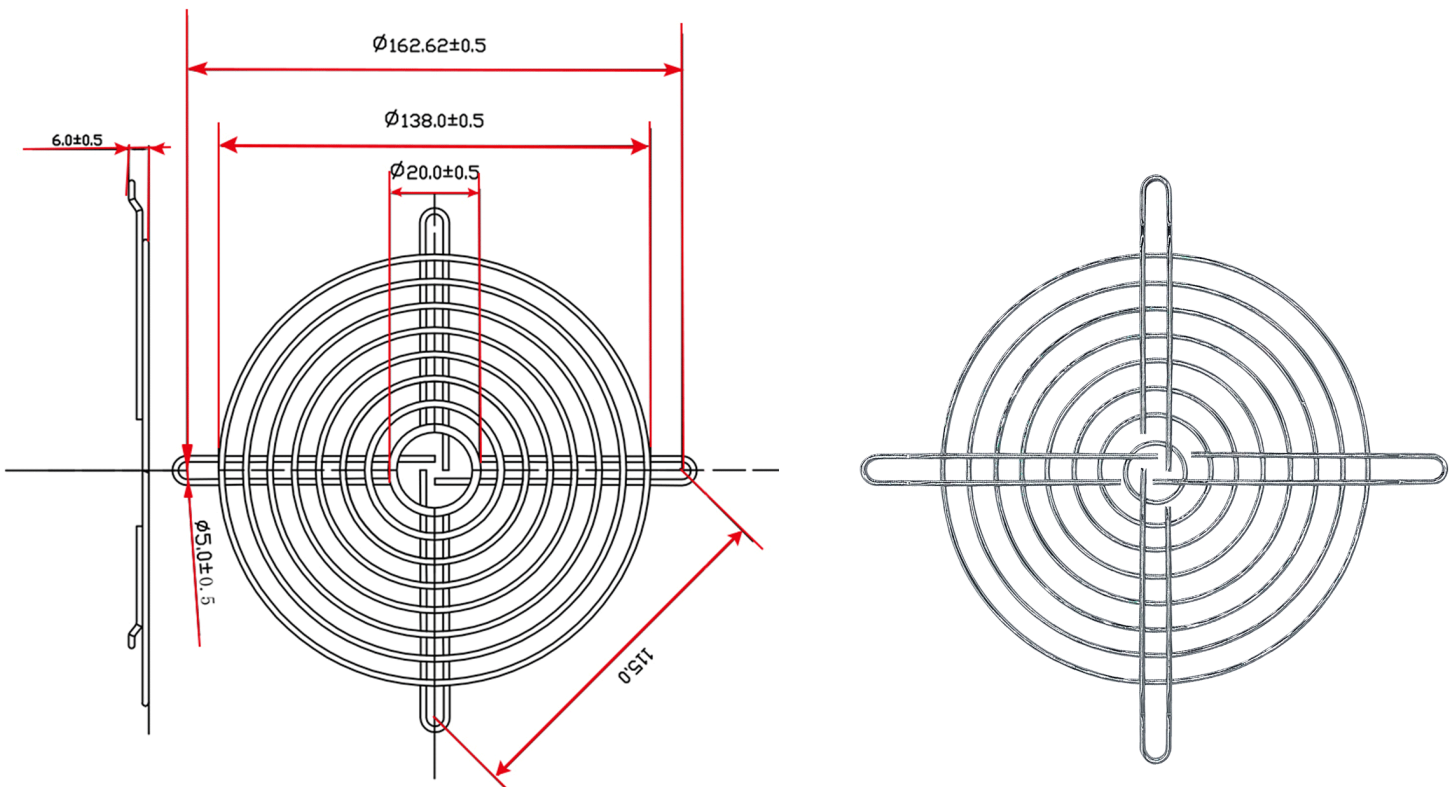

型号: T145-4

(1) 品名: 金属网罩

Bearing Construction: oil/double ball

(2) 材质: 水抽线/304不锈钢

Material: water pumping line/304

(3) 加工定制: 是

Processing Custom: Yes

(4) 线径: 1.8*1.8mm

Line diameter: 1.8 * 1.8 mm

(5) 测拉力强度: 大于20kg

Tensile strength: more than 20kg

(6) 技术面光泽镀铜镍铬

Glossy copper-nickel-chromium plating on technical surface

(7) 未注公差为±0.5

The unspecified tolerance is ± 0.5

Dimensions Drawing(外观图)