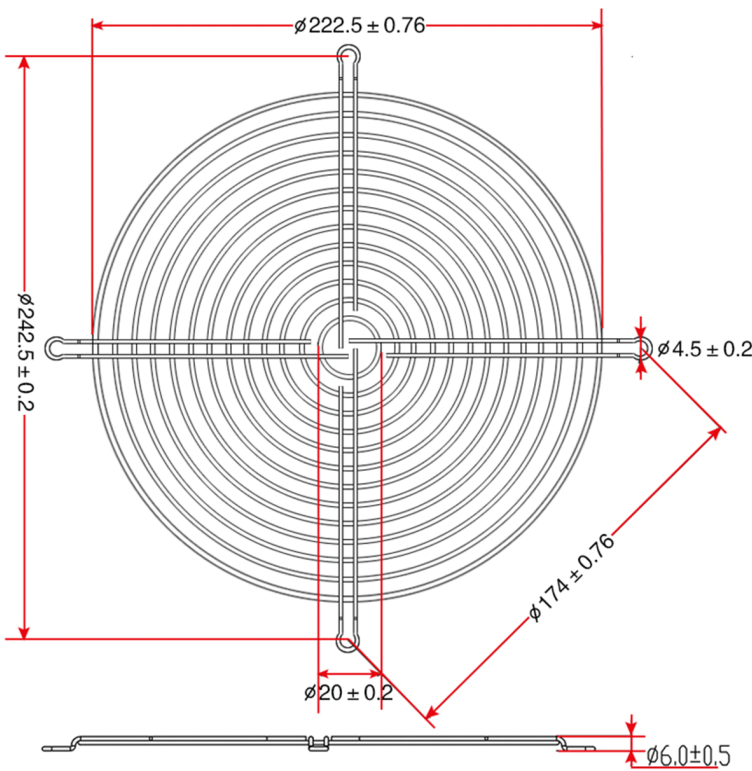

型号: T25489

(1) 品名: 金属网罩

Bearing Construction: oil/double ball

(2) 材质: 水抽线/304不锈钢

Material: water pumping line/304

(3) 加工定制: 是

Processing Custom: Yes

(4) 线径: 1.8*1.8mm

Line diameter: 1.8 * 1.8 mm

(5) 测拉力强度: 大于20kg

Tensile strength: more than 20kg

(6) 技术面光泽镀铜镍铬

Glossy copper-nickel-chromium plating on technical surface

(7) 未注公差为±0.5

The unspecified tolerance is ± 0.5

Dimensions Drawing(外观图)