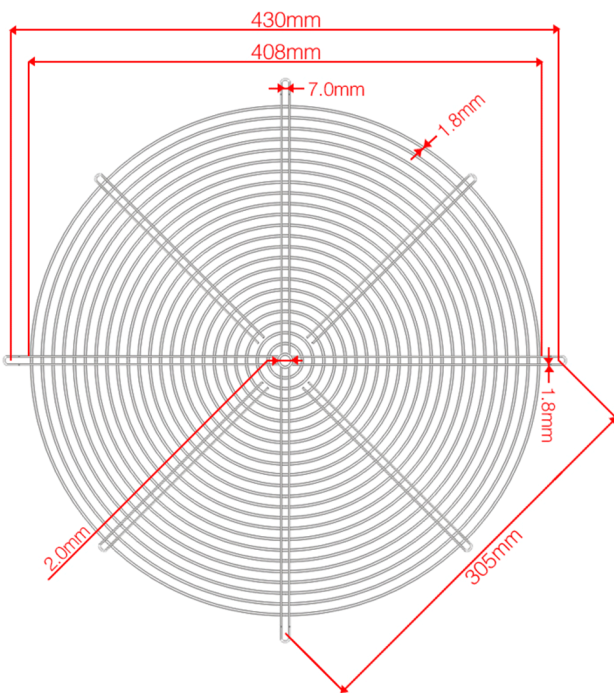

型号: T400-23Q

(1) 品名: 金属网罩

Bearing Construction: oil/double ball

(2) 材质: 水抽线/304不锈钢

Material: water pumping line/304

(3) 加工定制: 是

Processing Custom: Yes

(4) 线径: 1.8*2.0mm

Line diameter: 1.8 * 2.0mm

(5) 测拉力强度: 大于20kg

Tensile strength: more than 20kg

(6) 技术面光泽镀铜镍铬

Glossy copper-nickel-chromium plating on technical surface

(7) 未注公差为±0.5

The unspecified tolerance is ± 0.5

Dimensions Drawing(外观图)